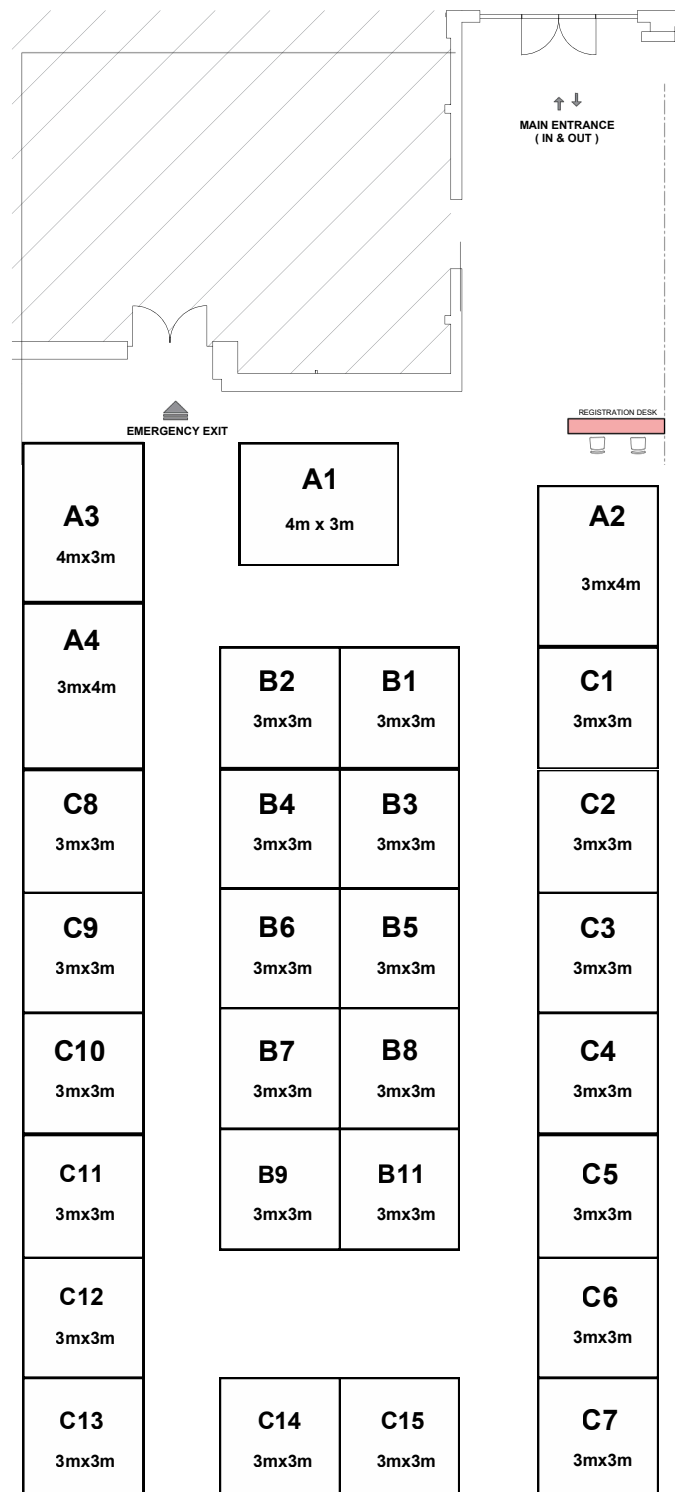

**EMERGENCY AND MEDICAL
TRANSPORT CONFERENCE
& EXPO EMTEX - MIDDLE EAST**
Connecting people with life savers

EMTEX FLOOR PLAN

DATE: 04 - 05 JUN 2026

LOCATION: LE MÉRIDIEN DUBAI HOTEL AIRPORT ROAD - DUBAI